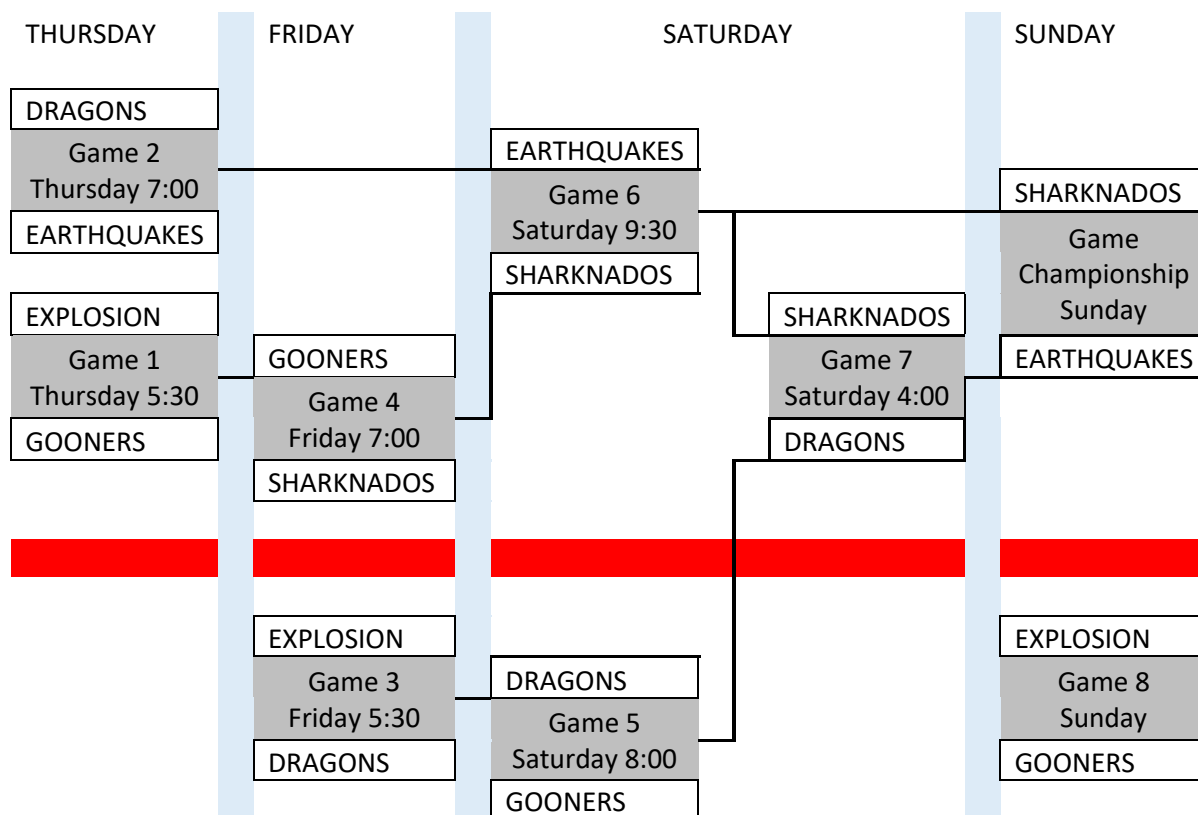

U10 GIRLS STANDINGS								
Group A	PLD	W	D	L	F	A	GD	PTS
GLITTERBOMBS	2	2	0	0	7	4	3	6
WOLFPACK	2	0	1	1	4	5	-1	1
MASKateers	2	0	1	1	4	6	-2	1

U12 COED STANDINGS

U14 COED STANDINGS								
Group A	PLD	W	D	L	F	A	GD	PTS
FIRESTORM	2	2	0	0	6	3	3	6
ATTACKERS	2	0	1	1	3	4	-1	1
COBRAS	2	0	1	1	2	4	-2	1