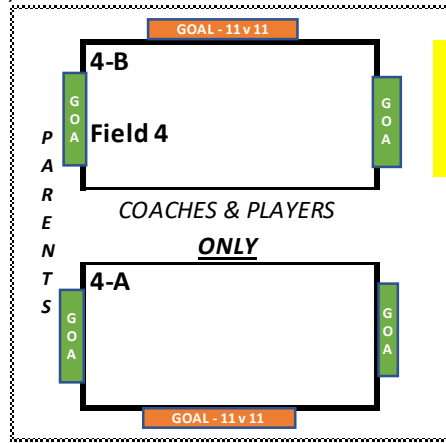

# SOCCERPLEX FIELD LAYOUT FOR GAMES

7930 CD Smith Road, Germantown, TN 38138

**SOCCERPLEX 2**  
9v9 (8v8 REC & 7v7 REC)

GOAL - 11v11

GOAL - 8v8

GOAL - 6v6

**SOCCERPLEX PRACTICE FIELD**  
7v7/ 8v8/ 11v11

← Path to Cloyes

**SOCCERPLEX 1**  
7v7 (6v6 REC)

**SOCCERPLEX 11v11 HappyFeet**

W  
A  
L  
K  
W  
A  
Y

Community Board

Parking Lot

Restrooms

Concession Stand

← GHS Baseball Field

# CLOYES FIELD LAYOUT FOR GAMES

2700 Cross Country, Germantown, TN 38138