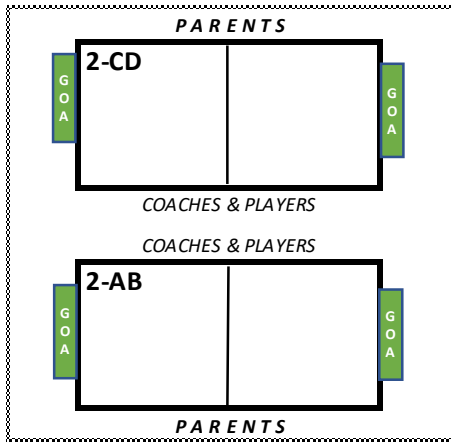

# SOCCERPLEX FIELD LAYOUT FOR GAMES

7930 CD Smith Road, Germantown, TN 38138

**SOCCERPLEX 2**  
9v9 (8v8 REC & 7v7 REC)

GOAL - 11v11

GOAL - 8v8

GOAL - 6v6

**SOCCERPLEX PRACTICE FIELD**  
7v7/ 8v8/ 11v11

← Path to Cloyes

**SOCCERPLEX 1**  
7v7 (6v6 REC)

**SOCCERPLEX 11v11 HappyFeet**

W  
A  
L  
K  
W  
A  
Y

Community Board

Parking Lot

Restrooms

Concession Stand

← GHS Baseball Field