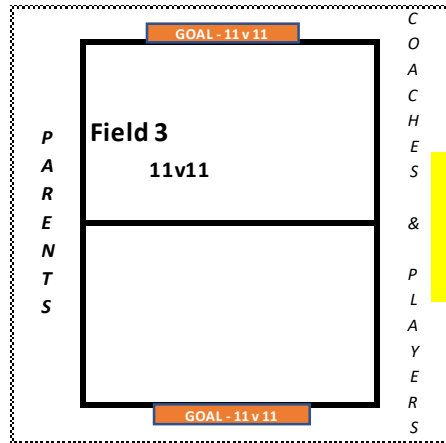

# SOCCERPLEX FIELD LAYOUT FOR GAMES

7930 CD Smith Road, Germantown, TN 38138

**SOCCERPLEX 2**  
9v9 (8v8 REC & 7v7 REC)

GOAL - 11v11

GOAL - 8v8

GOAL - 6v6

**SOCCERPLEX PRACTICE FIELD**  
7v7/ 8v8/ 11v11

← Path to Cloyes

**SOCCERPLEX 1**  
7v7 (6v6 REC)

**SOCCERPLEX 11v11 HappyFeet**

W  
A  
L  
K  
W  
A  
Y

Community Board

Parking Lot

Restrooms

Concession Stand

← GHS Baseball Field