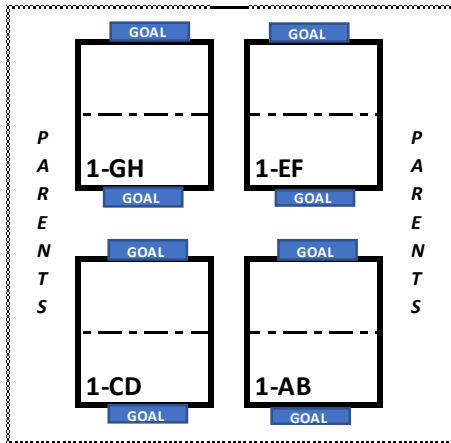

# SOCCERPLEX FIELD LAYOUT FOR GAMES

7930 CD Smith Road, Germantown, TN 38138

**SOCCERPLEX 2**  
9v9 (8v8 REC & 7v7 REC)

GOAL - 11v11

GOAL - 8v8

GOAL - 6v6

**SOCCERPLEX PRACTICE FIELD**  
7v7/ 8v8/ 11v11

← Path to Cloyes

**SOCCERPLEX 1**  
7v7 (6v6 REC)

**SOCCERPLEX 11v11 HappyFeet**

W  
A  
L  
K  
W  
A  
Y

Community Board

Parking Lot

Restrooms

Concession Stand

← GHS Baseball Field