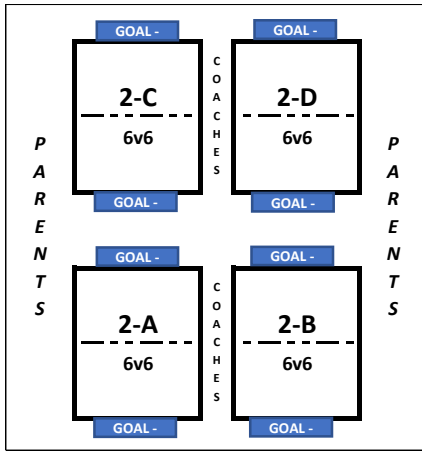

SOCCERPLEX FIELD LAYOUT FOR GAMES

7930 CD Smith Road, Germantown, TN 38138

SOCCERPLEX 2
6v6

- GOAL - 11 v 11
- GOAL - 8 v 8
- GOAL - 6 v 6

SOCCERPLEX 4
PRACTICE FIELD
7v7/ 8v8/ 11v11

← Path to Cloyes

SOCCERPLEX 1
8v8

SOCCERPLEX 3
11v11
HappyFeet

Community Board

Parking Lot

Restrooms Concession Stand

← GHS Baseball Field

CD SMITH ROAD

.....to Hacks Cross Road →

Germantown Middle School

GMS Parking Lot

CLOYES FIELD LAYOUT FOR GAMES

2700 Cross Country, Germantown, TN 38138