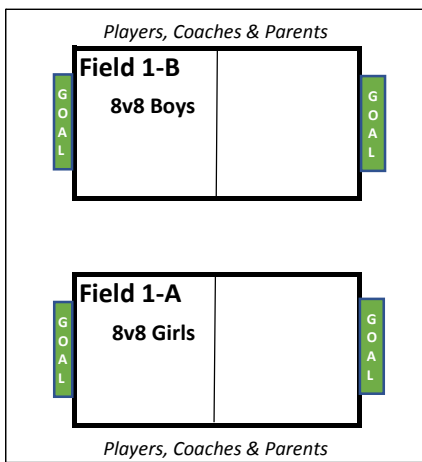

SOCCERPLEX FIELD LAYOUT FOR GAMES

7930 CD Smith Road, Germantown, TN 38138

SOCCERPLEX 2
6v6

- GOAL - 11 v 11
- GOAL - 8 v 8
- GOAL - 6 v 6

SOCCERPLEX 4
PRACTICE FIELD
7v7/ 8v8/ 11v11

← Path to Cloyes

SOCCERPLEX 1
8v8

SOCCERPLEX 3
11v11
HappyFeet

Community Board

Parking Lot

Restrooms Concession Stand

← GHS Baseball Field

CD SMITH ROAD

.....to Hacks Cross Road →

Germantown Middle School

GMS Parking Lot

CLOYES FIELD LAYOUT FOR GAMES

2700 Cross Country, Germantown, TN 38138