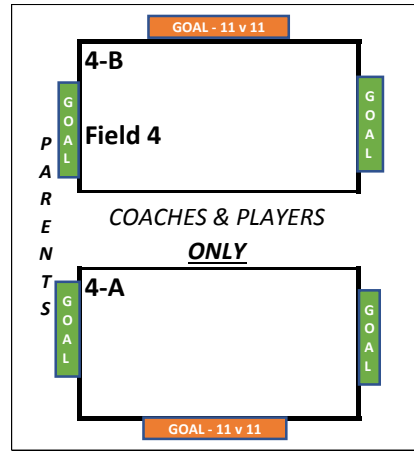

SOCCERPLEX FIELD LAYOUT FOR GAMES

7930 CD Smith Road, Germantown, TN 38138

SOCCERPLEX 2
6v6

- GOAL - 11 v 11
- GOAL - 8 v 8
- GOAL - 6 v 6

SOCCERPLEX 4
PRACTICE FIELD
7v7/ 8v8/ 11v11

← Path to Cloyes

SOCCERPLEX 1
8v8

SOCCERPLEX 3
11v11
HappyFeet

Community Board

Parking Lot

Restrooms Concession Stand

← GHS Baseball Field

CD SMITH ROAD

.....to Hacks Cross Road →

Germantown Middle School

GMS Parking Lot

CLOYES FIELD LAYOUT FOR GAMES

2700 Cross Country, Germantown, TN 38138