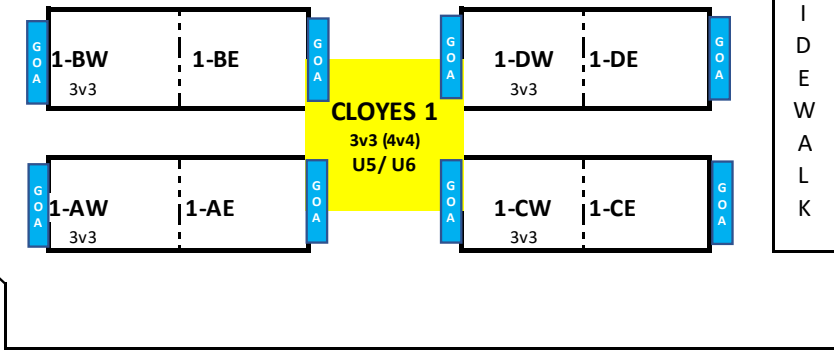

Germantown Middle School

GMS Parking Lot

CLOYES SOCCER FIELD PARK

2700 Cross Country, Germantown, TN 38138

NO PARKING ON GRASS

FARM ROAD

N
O
P
A
R
K
I
N
G