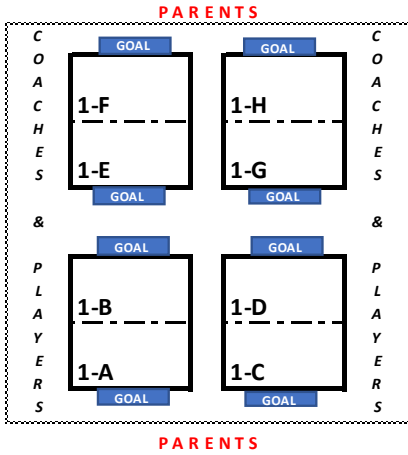

GERMANTOWN SOCCERPLEX

7930 CD Smith Road, Germantown, TN 38138

Wooden post

- GOAL - 11v11
- GOAL - 8v8
- GOAL - 6v6

SOCCERPLEX 2
 PRACTICE FIELD
 9v9 (8v8 REC)
 11v11
 U12- U19

SOCCERPLEX 4
 9v9 (8v8 REC)
 11v11
 U12- U19

SOCCERPLEX 1
 7v7 (6v6 REC)
 U9/ U10

SOCCERPLEX 3
 11v11
 U13- U19

← Path to Cloyes

FOOD TRUCK(S)

Start

1/2 mile (1st loop)

1 mile (2nd loop)

FOOD TRUCK(S)