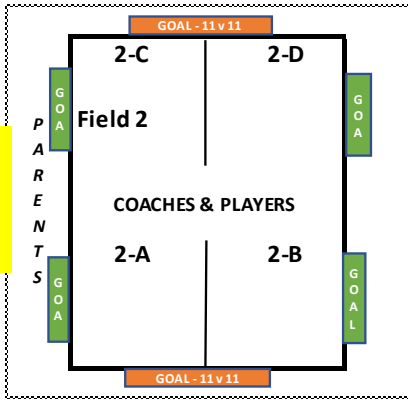

GERMANTOWN SOCCERPLEX

7930 CD Smith Road, Germantown, TN 38138

Wooden post

- GOAL - 11v11
- GOAL - 8v8
- GOAL - 6v6

SOCCERPLEX 2
 PRACTICE FIELD
 9v9 (8v8 REC)
 11v11
 U12- U19

SOCCERPLEX 4
 9v9 (8v8 REC)
 11v11
 U12- U19

SOCCERPLEX 1
 7v7 (6v6 REC)
 U9/ U10

SOCCERPLEX 3
 11v11
 U13- U19

← Path to Cloyes

FOOD TRUCK(S)

Start

1/2 mile (1st loop)

1 mile (2nd loop)

FOOD TRUCK(S)