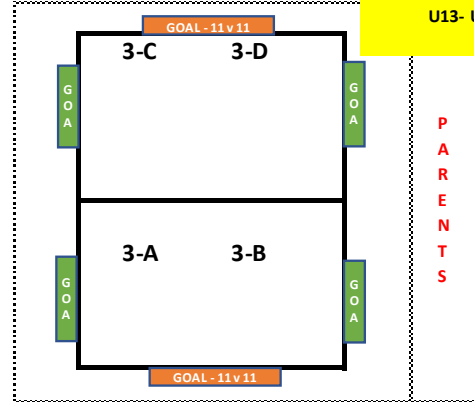

GERMANTOWN SOCCERPLEX

7930 CD Smith Road, Germantown, TN 38138

Wooden post

- GOAL - 11v11
- GOAL - 8v8
- GOAL - 6v6

SOCCERPLEX 2
 PRACTICE FIELD
 9v9 (8v8 REC)
 11v11
 U12- U19

SOCCERPLEX 4
 9v9 (8v8 REC)
 11v11
 U12- U19

SOCCERPLEX 1
 7v7 (6v6 REC)
 U9/ U10

SOCCERPLEX 3
 11v11
 U13- U19

← Path to Cloyes

FOOD TRUCK(S)

Start

1/2 mile (1st loop)

1 mile (2nd loop)

FOOD TRUCK(S)