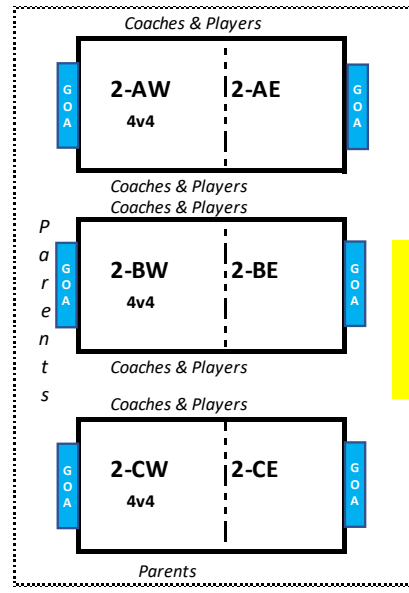

CLOYES SOCCER FIELD PARK

2700 Cross Country, Germantown, TN 38138

NO PARKING ON GRASS

FARM ROAD