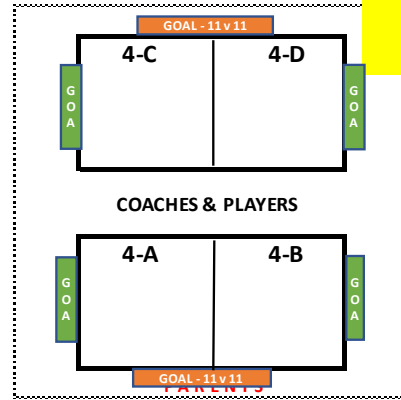

GERMANTOWN SOCCERPLEX

7930 CD Smith Road, Germantown, TN 38138

Wooden post

- GOAL - 11v11
- GOAL - 8v8
- GOAL - 6v6

SOCCERPLEX 2
 PRACTICE FIELD
 9v9 (8v8 REC)
 11v11
 U12- U19

SOCCERPLEX 4
 9v9 (8v8 REC)
 11v11
 U12- U19

SOCCERPLEX 1
 7v7 (6v6 REC)
 U9/ U10

SOCCERPLEX 3
 11v11
 U13- U19

← Path to Cloyes

FOOD TRUCK(S)

Start

1/2 mile (1st loop)

1 mile (2nd loop)

FOOD TRUCK(S)