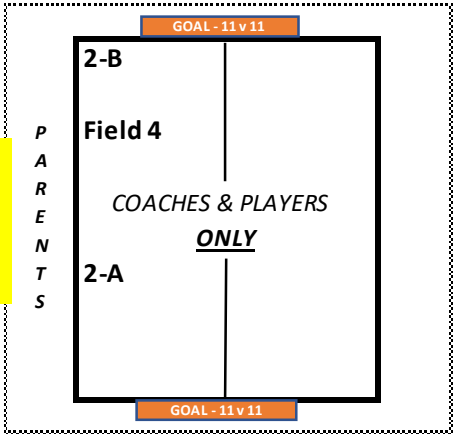

# GERMANTOWN SOCCERPLEX

7930 CD Smith Road, Germantown, TN 38138

Wooden post

- GOAL - 11v11
- GOAL - 8v8
- GOAL - 6v6

**SOCCERPLEX 2**  
 9v9 (8v8 REC)  
 11v11  
 U13- U19

**SOCCERPLEX 4**  
 PRACTICE FIELD  
 11v11  
 U13- U19

Bridge

W  
A  
L  
K  
W  
A  
Y

← Path to Cloyes

**SOCCERPLEX 1**  
 9v9 (8v8 REC)  
 U12- U14

**SOCCERPLEX 3**  
 7v7 (6v6 REC)  
 U9/ U10

FOOD TRUCK(S)

1/2 mile (1st loop) 1 mile (2nd loop)

FOOD TRUCK(S)