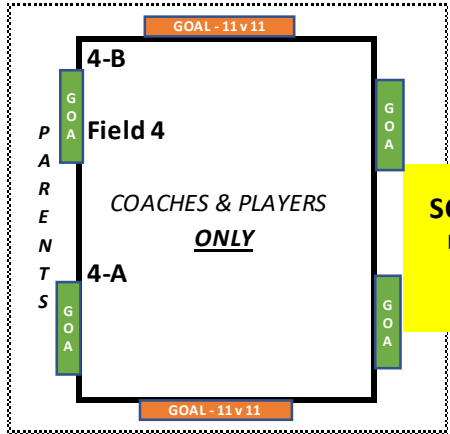

# GERMANTOWN SOCCERPLEX

7930 CD Smith Road, Germantown, TN 38138

Wooden post

- GOAL - 11v11
- GOAL - 8v8
- GOAL - 6v6

**SOCCERPLEX 2**  
 9v9 (8v8 REC)  
 11v11  
 U13- U19

**SOCCERPLEX 4**  
 PRACTICE FIELD  
 11v11  
 U13- U19

Bridge

W  
A  
L  
K  
W  
A  
Y

← Path to Cloyes

**SOCCERPLEX 1**  
 9v9 (8v8 REC)  
 U12- U14

**SOCCERPLEX 3**  
 7v7 (6v6 REC)  
 U9/ U10

FOOD TRUCK(S)

1/2 mile (1st loop) 1 mile (2nd loop)

FOOD TRUCK(S)