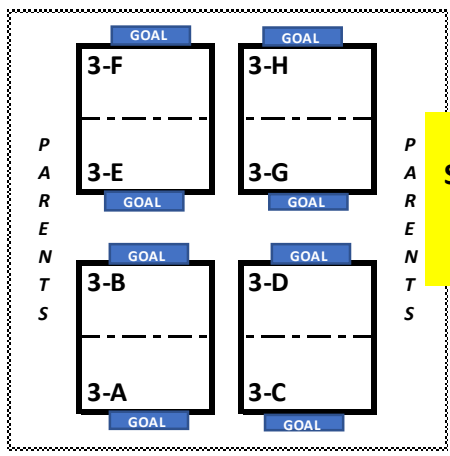

# GERMANTOWN SOCCERPLEX

7930 CD Smith Road, Germantown, TN 38138

Wooden post

- GOAL - 11v11
- GOAL - 8v8
- GOAL - 6v6

**SOCCERPLEX 2**  
 9v9 (8v8 REC)  
 11v11  
 U13- U19

**SOCCERPLEX 4**  
 PRACTICE FIELD  
 11v11  
 U13- U19

Bridge

W  
A  
L  
K  
W  
A  
Y

← Path to Cloyes

**SOCCERPLEX 1**  
 9v9 (8v8 REC)  
 U12- U14

**SOCCERPLEX 3**  
 7v7 (6v6 REC)  
 U9/ U10

FOOD TRUCK(S)

1/2 mile (1st loop) 1 mile (2nd loop)

FOOD TRUCK(S)