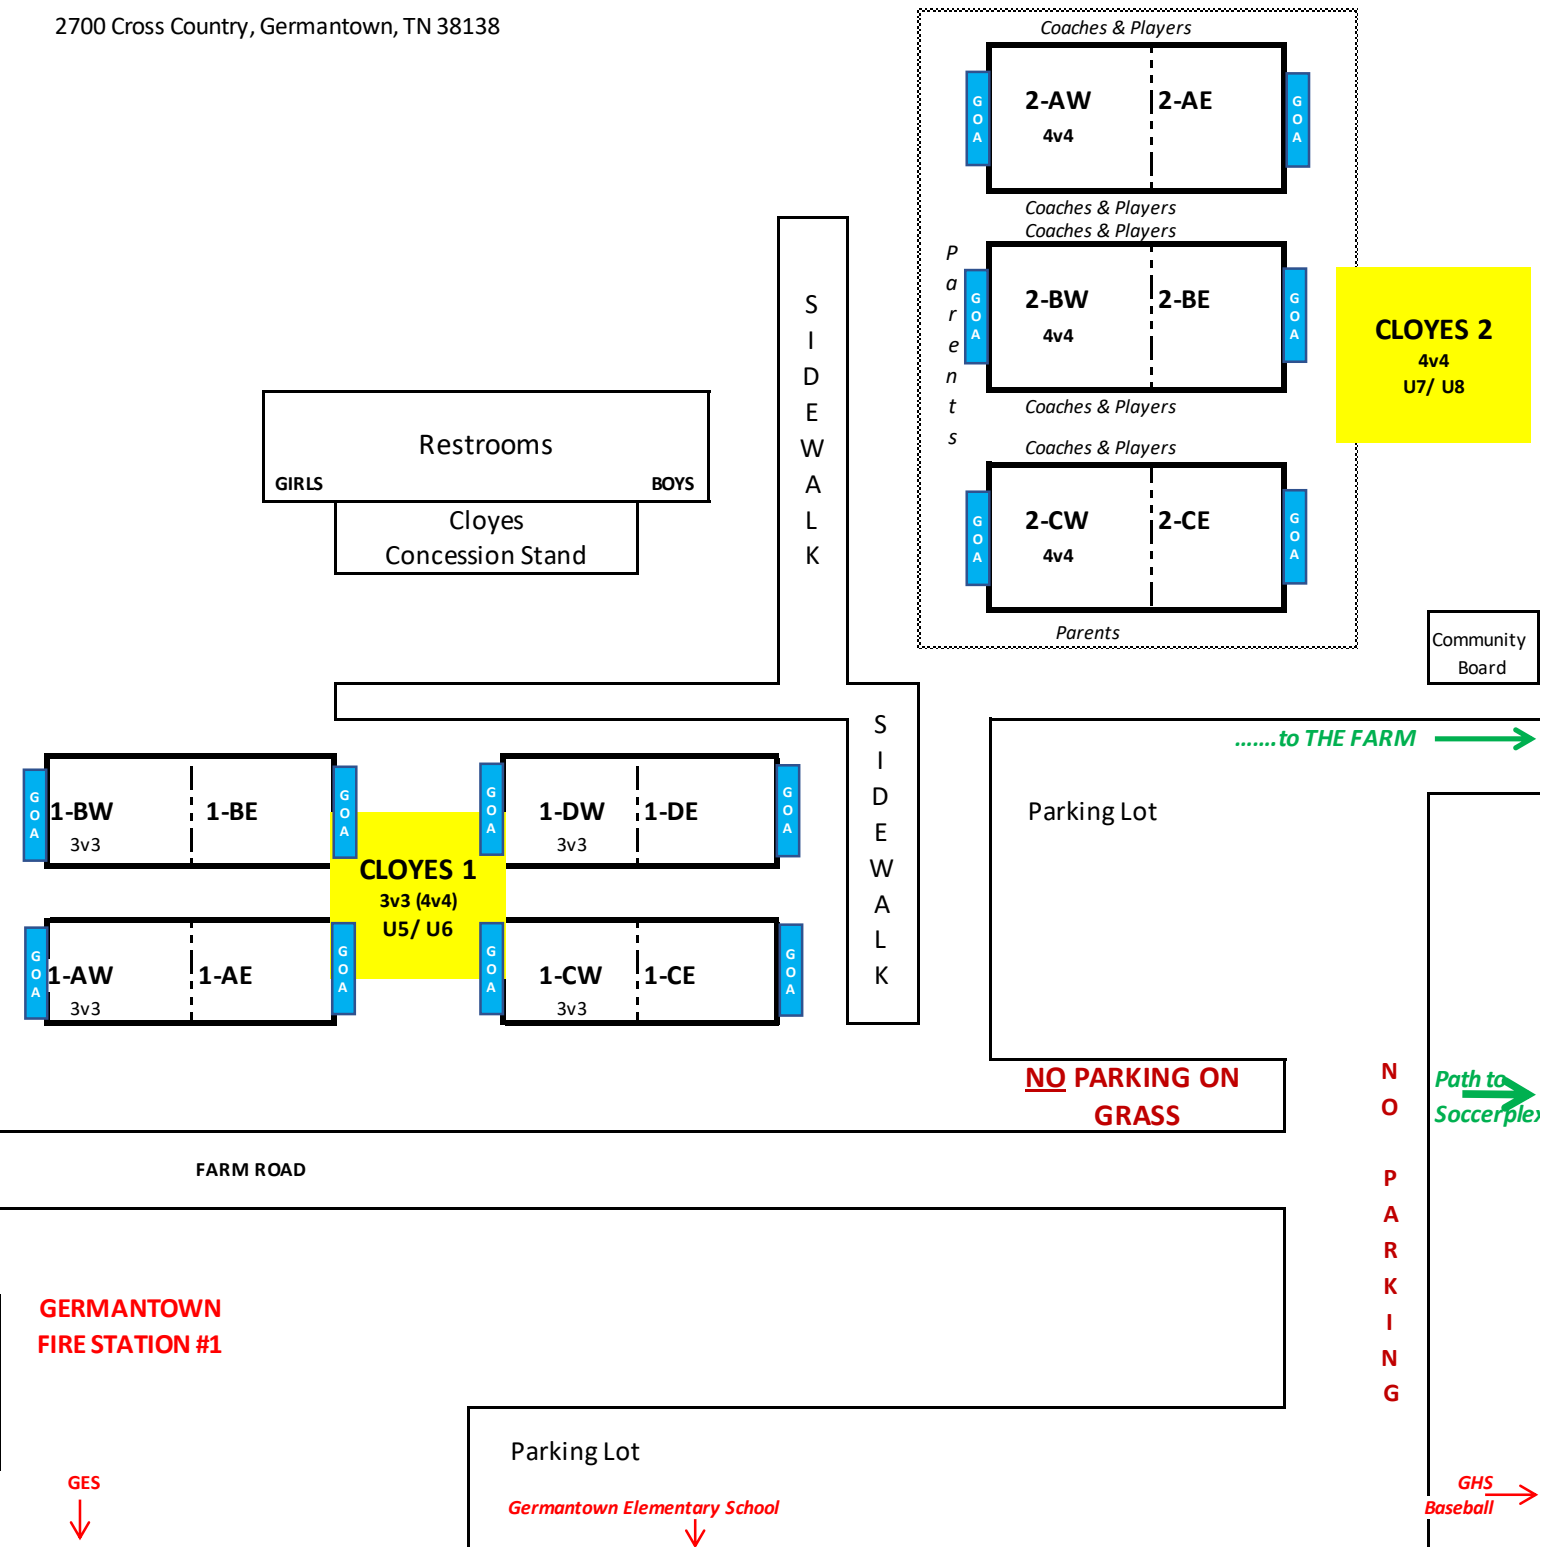

CLOYES SOCCER FIELD PARK

2700 Cross Country, Germantown, TN 38138

CLOYES 2
4v4
U7/ U8

CLOYES 1
3v3 (4v4)
U5/ U6

NO PARKING ON GRASS

Path to Soccerplex →

NO PARKING

GHS Baseball →

Parking Lot
Germantown Elementary School ↓

GERMANTOWN FIRE STATION #1

GES ↓

.....to THE FARM →

FARM ROAD

SIDEWALK

SIDEWALK

Coaches & Players

2-AW 2-AE
4v4

Coaches & Players
Coaches & Players

2-BW 2-BE
4v4

Coaches & Players

2-CW 2-CE
4v4

Parents

Community Board

Parking Lot

Parking Lot