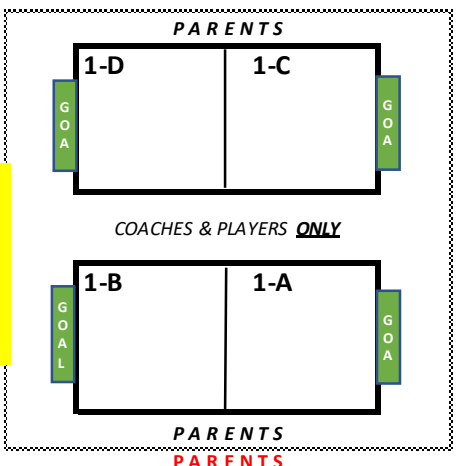

# GERMANTOWN SOCCERPLEX

7930 CD Smith Road, Germantown, TN 38138

Wooden post

- GOAL - 11v11
- GOAL - 8v8
- GOAL - 6v6

**SOCCERPLEX 2**  
 9v9 (8v8 REC)  
 11v11  
 U13- U19

**SOCCERPLEX 4**  
 PRACTICE FIELD  
 11v11  
 U13- U19

Bridge

W  
A  
L  
K  
W  
A  
Y

← Path to Cloyes

**SOCCERPLEX 1**  
 9v9 (8v8 REC)  
 U12- U14

**SOCCERPLEX 3**  
 7v7 (6v6 REC)  
 U9/ U10

FOOD TRUCK(S)

1/2 mile (1st loop) 1 mile (2nd loop)

FOOD TRUCK(S)