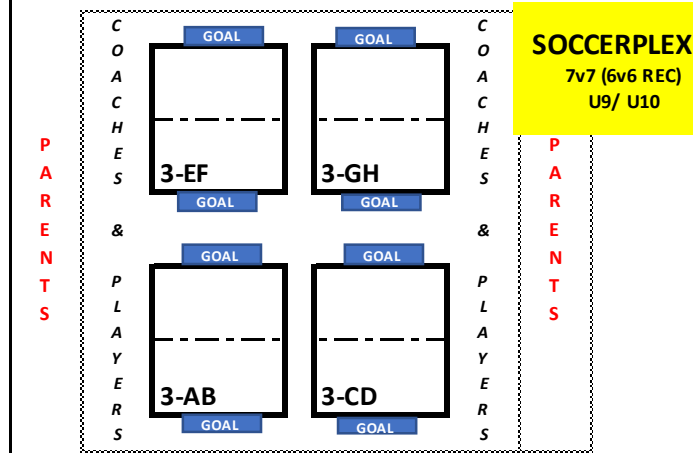

# GERMANTOWN SOCCERPLEX

7930 CD Smith Road, Germantown, TN 38138

Wooden post

- GOAL - 11v11
- GOAL - 8v8
- GOAL - 6v6

**SOCCERPLEX 2**  
 9v9 (8v8 REC)  
 11v11  
 U13- U19

**SOCCERPLEX 4**  
 PRACTICE FIELD  
 11v11

Bridge

Path to Cloyes

**SOCCERPLEX 1**  
 9v9 (8v8 REC)  
 U12- U14

FOOD TRUCK(S)

Start

**SOCCERPLEX 3**  
 7v7 (6v6 REC)  
 U9/ U10

1/2 mile (1st loop)

1 mile (2nd loop)

FOOD TRUCK(S)

Community Board

GATE

Parking Lot

GHS Baseball Field

CD SMITH ROAD

.....to Hacks Cross Road

Germantown Middle School