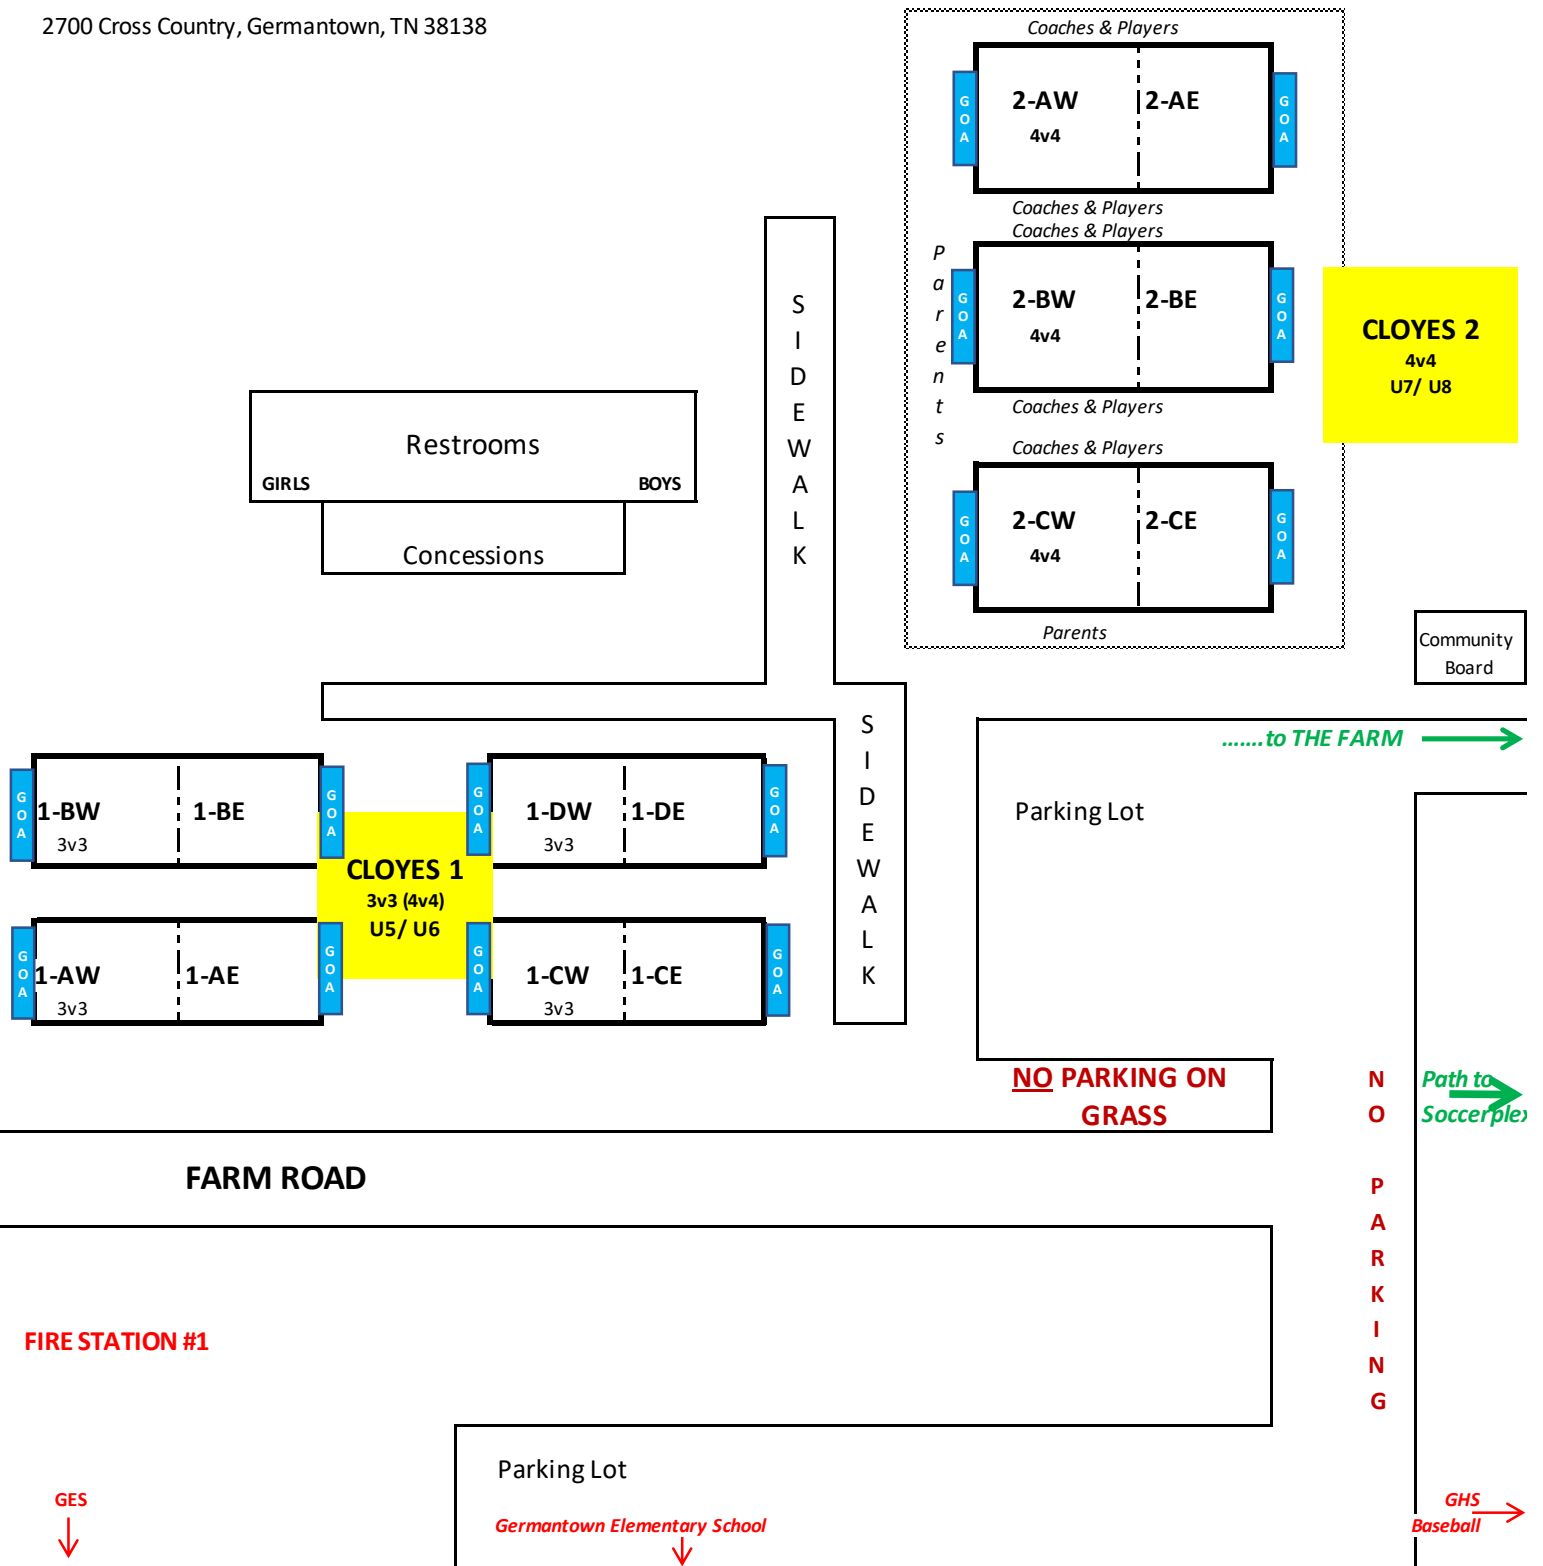

CLOYES SOCCER FIELD PARK

2700 Cross Country, Germantown, TN 38138

CLOYES 2
4v4
U7/ U8

CLOYES 1
3v3 (4v4)
U5/ U6

Community Board

NO PARKING ON GRASS

FARM ROAD

FIRE STATION #1

Parking Lot

Germantown Elementary School

Path to Soccerplex

**N
O
P
A
R
K
I
N
G**

GHS Baseball

.....to THE FARM

**S
I
D
E
W
A
L
K**

**S
I
D
E
W
A
L
K**

**P
a
r
k
i
n
g**

GES
↓

↓

→

→

→

**G
O
A**

**G
O
A**

**G
O
A**

**G
O
A**

**G
O
A**

**G
O
A**

**G
O
A**

**G
O
A**

**G
O
A**

**G
O
A**

**G
O
A**

**G
O
A**

**G
O
A**

**G
O
A**

**G
O
A**

**G
O
A**

**G
O
A**

**G
O
A**