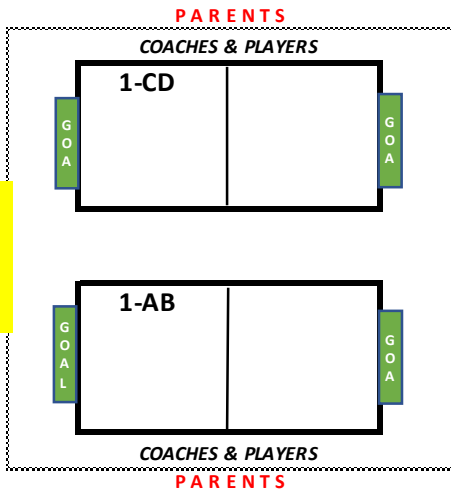

Bridge

Path to Cloyes

SOCCERPLEX 1
9v9 (8v8 REC)
U12- U14

FOOD TRUCK(S)

Start