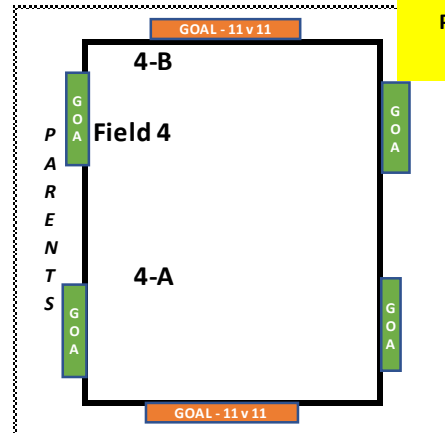

# GERMANTOWN SOCCERPLEX

7930 CD Smith Road, Germantown, TN 38138

Wooden post

- GOAL - 11v11
- GOAL - 8v8
- GOAL - 6v6

**SOCCERPLEX 2**  
 9v9 (8v8 REC)  
 11v11  
 U13- U19

**SOCCERPLEX 4**  
 PRACTICE FIELD  
 11v11

Bridge

Path to Cloyes

**SOCCERPLEX 1**  
 9v9 (8v8 REC)  
 U12- U14

FOOD TRUCK(S)

Start

**SOCCERPLEX 3**  
 7v7 (6v6 REC)  
 U9/ U10

1/2 mile (1st loop)

1 mile (2nd loop)

FOOD TRUCK(S)

Community Board

GATE

Parking Lot

GHS Baseball Field

CD SMITH ROAD

.....to Hacks Cross Road

Germantown Middle School