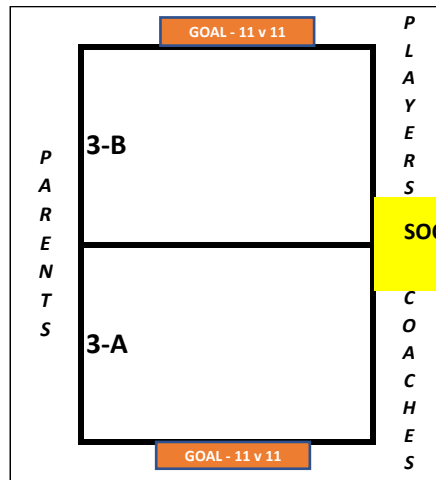

SOCCERPLEX FIELD LAYOUT - PRACTICE

7930 CD Smith Road, Germantown, TN 38138

SOCCERPLEX 2
7v7 (6v6 REC)

GOAL - 11 v 11

GOAL - 8 v 8

GOAL - 6 v 6

SOCCERPLEX 4
PRACTICE FIELD
7v7/ 8v8/ 11v11

← Path to Cloyes

SOCCERPLEX 1
9v9 (8v8 REC & 7v7 GU14 REC)

SOCCERPLEX 3
11v11

Community Board

Parking Lot

Restrooms Concession Stand

← GHS Baseball Field

CD SMITH ROAD

.....to Hacks Cross Road →

Germantown Middle School

GMS Parking Lot

CLOYES FIELD LAYOUT - PRACTICE

2700 Cross Country, Germantown, TN 38138

DIVISION(S) / BALL SIZE

U5- U8 use size 3

U9- U12 use size 4

U13 and above use size 5