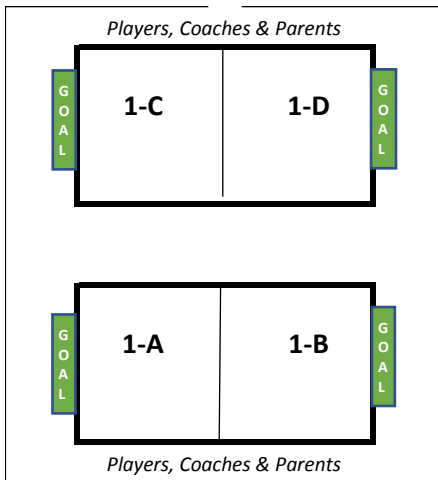

SOCCERPLEX FIELD LAYOUT - PRACTICE

7930 CD Smith Road, Germantown, TN 38138

SOCCERPLEX 2
7v7 (6v6 REC)

GOAL - 11 v 11

GOAL - 8 v 8

GOAL - 6 v 6

SOCCERPLEX 4
PRACTICE FIELD
7v7/ 8v8/ 11v11

← Path to Cloyes

SOCCERPLEX 1
9v9 (8v8 REC & 7v7 GU14 REC)

SOCCERPLEX 3
11v11

Community Board

Parking Lot

Restrooms Concession Stand

← GHS Baseball Field

CD SMITH ROAD

.....to Hacks Cross Road →

Germantown Middle School

GMS Parking Lot

CLOYES FIELD LAYOUT - PRACTICE

2700 Cross Country, Germantown, TN 38138

DIVISION(S) / BALL SIZE

U5- U8 use size 3

U9- U12 use size 4

U13 and above use size 5