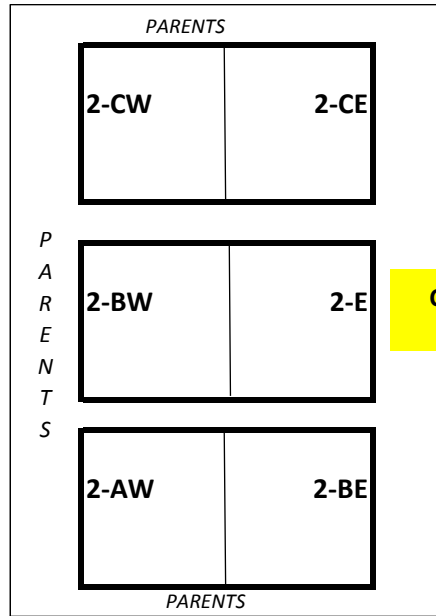

SOCCERPLEX 1
9v9 (8v8 REC & 7v7 GU14 REC)

SOCCERPLEX 3
11v11

Community Board

Parking Lot

Restrooms Concession Stand

← GHS Baseball Field

CD SMITH ROAD

.....to Hacks Cross Road →

Germantown Middle School

GMS Parking Lot

CLOYES FIELD LAYOUT - PRACTICE

2700 Cross Country, Germantown, TN 38138

DIVISION(S) / BALL SIZE

U5- U8 use size 3

U9- U12 use size 4

U13 and above use size 5

CLOYES 2
4v4

S
I
D
E
W
A
L
K

S
I
D
E
W
A
L
K

N
O
P
A
R
K
I
N
G
P
A
T
H

FARM ROAD

FIRE STATION
#1

GES
↓

Parking Lot
Germantown Elementary School
↓