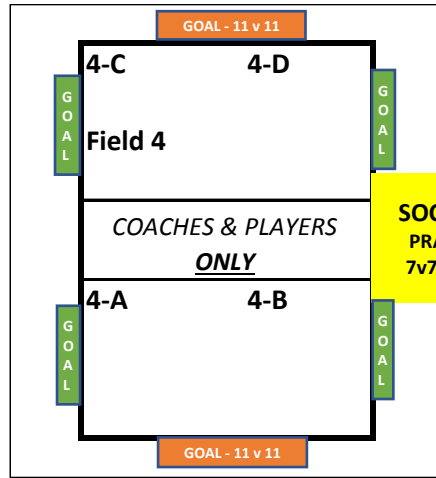

SOCCERPLEX FIELD LAYOUT - PRACTICE

7930 CD Smith Road, Germantown, TN 38138

SOCCERPLEX 2
7v7 (6v6 REC)

GOAL - 11 v 11

GOAL - 8 v 8

GOAL - 6 v 6

SOCCERPLEX 4
PRACTICE FIELD
7v7/ 8v8/ 11v11

← Path to Cloyes

SOCCERPLEX 1
9v9 (8v8 REC & 7v7 GU14 REC)

SOCCERPLEX 3
11v11

Community Board

Parking Lot

Restrooms Concession Stand

← GHS Baseball Field

CD SMITH ROAD

.....to Hacks Cross Road →

Germantown Middle School

GMS Parking Lot

CLOYES FIELD LAYOUT - PRACTICE

2700 Cross Country, Germantown, TN 38138

DIVISION(S) / BALL SIZE

U5- U8 use size 3

U9- U12 use size 4

U13 and above use size 5