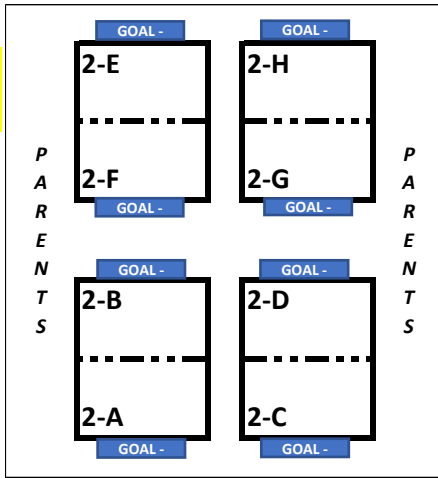

SOCCERPLEX FIELD LAYOUT - PRACTICE

7930 CD Smith Road, Germantown, TN 38138

SOCCERPLEX 2
7v7 (6v6 REC)

GOAL - 11 v 11

GOAL - 8 v 8

GOAL - 6 v 6

SOCCERPLEX 4
PRACTICE FIELD
7v7/ 8v8/ 11v11

← Path to Cloyes

SOCCERPLEX 1
9v9 (8v8 REC & 7v7 GU14 REC)

SOCCERPLEX 3
11v11

Community Board

Parking Lot

Restrooms Concession Stand

← GHS Baseball Field

CD SMITH ROAD

.....to Hacks Cross Road →

Germantown Middle School

GMS Parking Lot

CLOYES FIELD LAYOUT - PRACTICE

2700 Cross Country, Germantown, TN 38138

DIVISION(S) / BALL SIZE

U5- U8 use size 3

U9- U12 use size 4

U13 and above use size 5