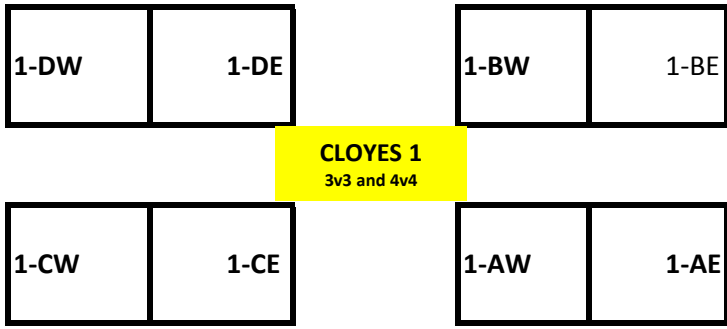

S
I
D
E
W
A
L
K

S
I
D
E
W
A
L
K