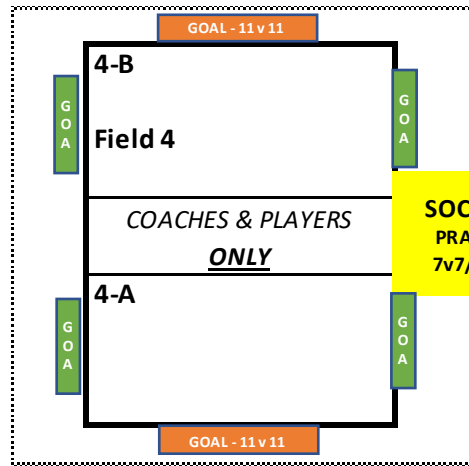

SOCCERPLEX FIELD LAYOUT - PRACTICE

7930 CD Smith Road, Germantown, TN 38138

SOCCERPLEX 2
9v9 (8v8 REC & 7v7 GU14 REC)

- GOAL - 11 v 11
- GOAL - 8 v 8
- GOAL - 6 v 6

← Path to Cloyes

SOCCERPLEX 1
7v7 (6v6 REC)

W
A
L
K
W
A
Y

SOCCERPLEX 4
PRACTICE FIELD
7v7/ 8v8/ 11v11

SOCCERPLEX 3
11v11

Community Board

Parking Lot

Restrooms Concession Stand

← GHS Baseball Field

CD SMITH ROAD

..... to Hacks Cross Road →

Germantown Middle School

GMS Parking Lot

CLOYES FIELD LAYOUT - PRACTICE

2700 Cross Country, Germantown, TN 38138

DIVISION(S) / BALL SIZE

U5- U8 use size 3

U9- U12 use size 4

U13 and above use size 5

CLOYES 2
4v4

CLOYES 1

S
I
D
E
W
A
L
K

FARM ROAD

FIRE STATION
#1