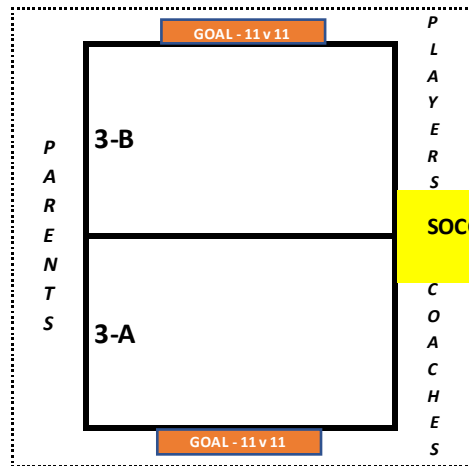

SOCCERPLEX FIELD LAYOUT - PRACTICE

7930 CD Smith Road, Germantown, TN 38138

SOCCERPLEX 2
9v9 (8v8 REC & 7v7 GU14 REC)

- GOAL - 11 v 11
- GOAL - 8 v 8
- GOAL - 6 v 6

← Path to Cloyes

SOCCERPLEX 1
7v7 (6v6 REC)

W
A
L
K
W
A
Y

SOCCERPLEX 4
PRACTICE FIELD
7v7/ 8v8/ 11v11

SOCCERPLEX 3
11v11

Community Board

Parking Lot

Restrooms Concession Stand

← GHS Baseball Field

CD SMITH ROAD

..... to Hacks Cross Road →

Germantown Middle School

GMS Parking Lot

CLOYES FIELD LAYOUT - PRACTICE

2700 Cross Country, Germantown, TN 38138

DIVISION(S) / BALL SIZE

U5- U8 use size 3

U9- U12 use size 4

U13 and above use size 5

CLOYES 2
4v4

CLOYES 1

S
I
D
E
W
A
L
K

FARM ROAD

FIRE STATION
#1