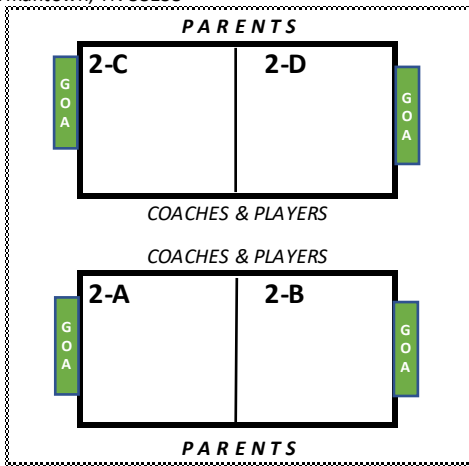

SOCCERPLEX FIELD LAYOUT - PRACTICE

7930 CD Smith Road, Germantown, TN 38138

SOCCERPLEX 2
9v9 (8v8 REC & 7v7 GU14 REC)

- GOAL - 11 v 11
- GOAL - 8 v 8
- GOAL - 6 v 6

← Path to Cloyes

SOCCERPLEX 1
7v7 (6v6 REC)

W
A
L
K
W
A
Y

SOCCERPLEX 4
PRACTICE FIELD
7v7/ 8v8/ 11v11

SOCCERPLEX 3
11v11

Community Board

Parking Lot

Restrooms Concession Stand

← GHS Baseball Field

CD SMITH ROAD

..... to Hacks Cross Road →

Germantown Middle School

GMS Parking Lot

CLOYES FIELD LAYOUT - PRACTICE

2700 Cross Country, Germantown, TN 38138

DIVISION(S) / BALL SIZE

U5- U8 use size 3

U9- U12 use size 4

U13 and above use size 5

CLOYES 2
4v4

CLOYES 1

S
I
D
E
W
A
L
K

FARM ROAD

FIRE STATION
#1