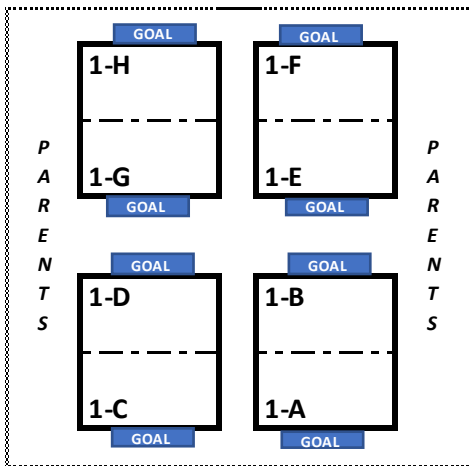

SOCCERPLEX FIELD LAYOUT - PRACTICE

7930 CD Smith Road, Germantown, TN 38138

SOCCERPLEX 2
9v9 (8v8 REC & 7v7 GU14 REC)

- GOAL - 11 v 11
- GOAL - 8 v 8
- GOAL - 6 v 6

← Path to Cloyes

SOCCERPLEX 1
7v7 (6v6 REC)

W
A
L
K
W
A
Y

SOCCERPLEX 4
PRACTICE FIELD
7v7/ 8v8/ 11v11

SOCCERPLEX 3
11v11

Community Board

Parking Lot

Restrooms Concession Stand

← GHS Baseball Field

CD SMITH ROAD

..... to Hacks Cross Road →

Germantown Middle School

GMS Parking Lot

CLOYES FIELD LAYOUT - PRACTICE

2700 Cross Country, Germantown, TN 38138

DIVISION(S) / BALL SIZE

U5- U8 use size 3

U9- U12 use size 4