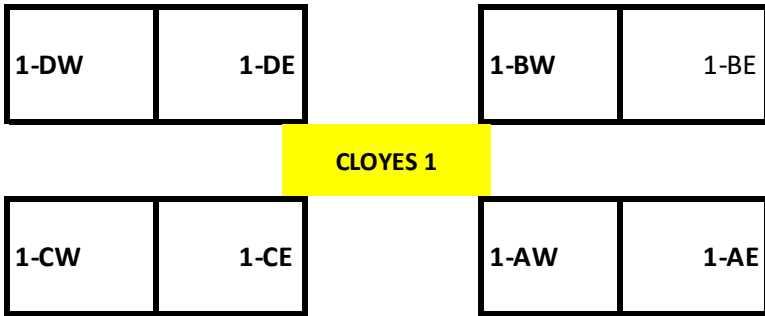

CLOYES 1

S
I
D
E
W
A
L
K