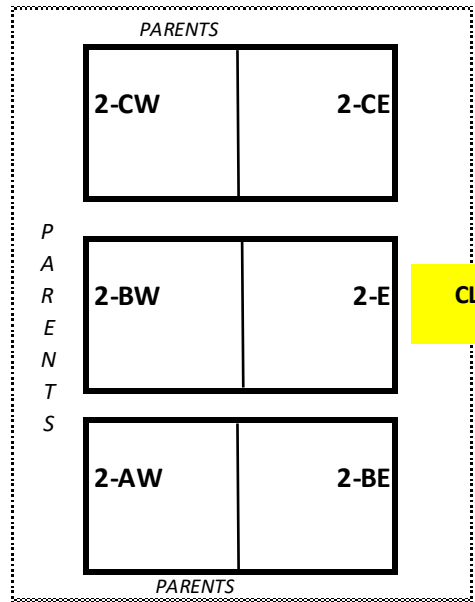

W
A
L
K
W
A
Y

SOCCERPLEX 4
PRACTICE FIELD
7v7/ 8v8/ 11v11

SOCCERPLEX 3
11v11

Community Board

Parking Lot

Restrooms Concession Stand

← GHS Baseball Field

CD SMITH ROAD

..... to Hacks Cross Road →

Germantown Middle School

GMS Parking Lot

CLOYES FIELD LAYOUT - PRACTICE

2700 Cross Country, Germantown, TN 38138

DIVISION(S) / BALL SIZE

U5- U8 use size 3

U9- U12 use size 4

U13 and above use size 5

CLOYES 2
4v4

CLOYES 1

S
I
D
E
W
A
L
K

FARM ROAD

FIRE STATION
#1