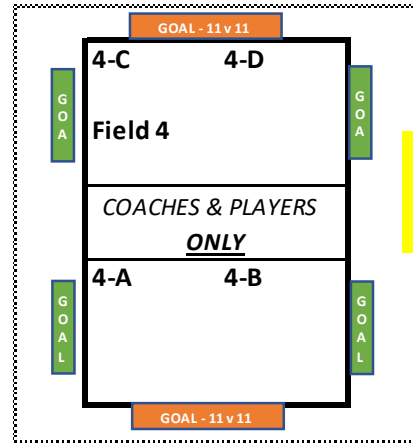

SOCCERPLEX FIELD LAYOUT - PRACTICE

7930 CD Smith Road, Germantown, TN 38138

SOCCERPLEX 2
6v6 (REC),
7v7 (Competitive)

GOAL - 11v11

GOAL - 8v8

GOAL - 6v6

FARM
PARK

← Path to Cloyes

SOCCERPLEX 1
11v11

W
A
L
K
W
A
Y

SOCCERPLEX 4
PRACTICE FIELD
7v7/ 8v8/ 11v11

SOCCERPLEX 3 7v7
(U14 REC),
8v8 (REC),
9v9 (Competitive)

Community Board

Do NOT
Block Gate

Parking Lot

Do NOT
BLOCK GATE

GIRLS
RESTROOMS
BOYS

Concession Stand

← GHS Baseball Field

CD SMITH ROAD

.....to Hacks Cross Road →

Germantown Middle School

GMS Parking Lot

CLOYES FIELD LAYOUT - PRACTICE

2700 Cross Country, Germantown, TN 38138

CLOYES 2
4v4

S
I
D
E
W
A
L
K

P
A
R
E
N
T
S

S
I
D
E
W
A
L
K

Do NOT Block Entrance

FARM PARK

Do NOT Park on Grass