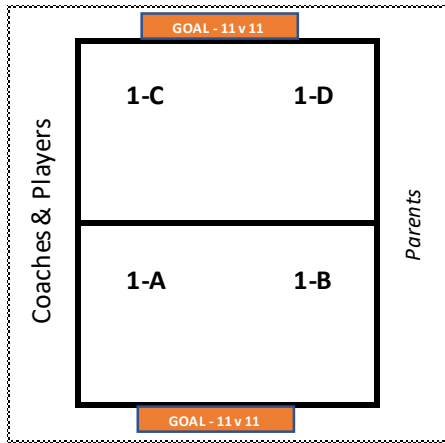

SOCCERPLEX FIELD LAYOUT - PRACTICE

7930 CD Smith Road, Germantown, TN 38138

SOCCERPLEX 2
6v6 (REC),
7v7 (Competitive)

GOAL - 11v11

GOAL - 8v8

GOAL - 6v6

FARM
PARK

← Path to Cloyes

SOCCERPLEX 1
11v11

W
A
L
K
W
A
Y

SOCCERPLEX 4
PRACTICE FIELD
7v7/ 8v8/ 11v11

SOCCERPLEX 3 7v7
(U14 REC),
8v8 (REC),
9v9 (Competitive)

Community Board

Do NOT
Block Gate

Parking Lot

Do NOT
BLOCK GATE