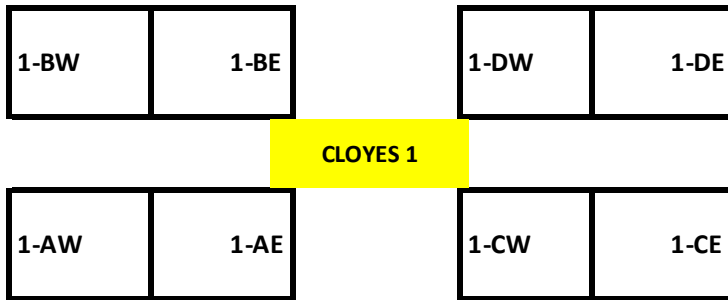

2700 Cross Country, Germantown, TN 38138

CLOYES 2
4v4

S
I
D
E
W
A
L
K

P
A
R
E
N
T
S

S
I
D
E
W
A
L
K

Do NOT Block Entrance

FARM PARK

Do NOT Park on Grass