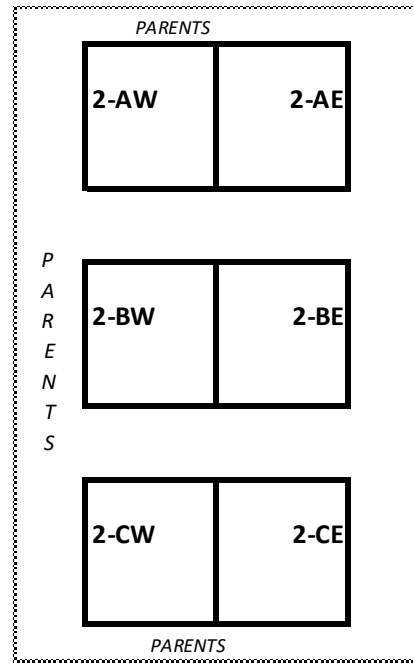

SOCCERPLEX 1
11v11

W
A
L
K
W
A
Y

SOCCERPLEX 4
PRACTICE FIELD
7v7/ 8v8/ 11v11

SOCCERPLEX 3 7v7
(U14 REC),
8v8 (REC),
9v9 (Competitive)

Community Board

Do NOT
Block Gate

Parking Lot

Do NOT
BLOCK GATE

GIRLS
RESTROOMS
BOYS

Concession Stand

← GHS Baseball Field

CD SMITH ROAD

.....to Hacks Cross Road →

Germantown Middle School

GMS Parking Lot

CLOYES FIELD LAYOUT - PRACTICE

2700 Cross Country, Germantown, TN 38138

CLOYES 2
4v4

S
I
D
E
W
A
L
K

P
A
R
E
N
T
S

S
I
D
E
W
A
L
K

Do NOT Block Entrance

FARM PARK

Do NOT Park on Grass