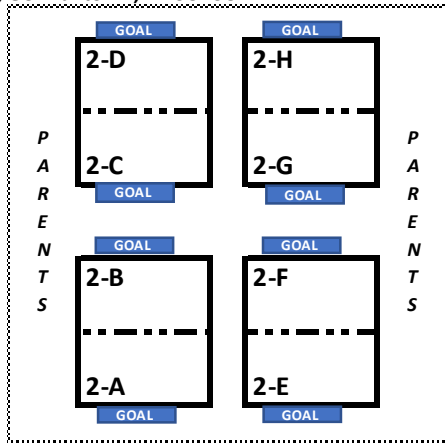

SOCCERPLEX FIELD LAYOUT - PRACTICE

7930 CD Smith Road, Germantown, TN 38138

SOCCERPLEX 2
6v6 (REC),
7v7 (Competitive)

GOAL - 11v11

GOAL - 8v8

GOAL - 6v6

FARM
PARK

← Path to Cloyes

SOCCERPLEX 1
11v11

W
A
L
K
W
A
Y

SOCCERPLEX 4
PRACTICE FIELD
7v7/ 8v8/ 11v11

SOCCERPLEX 3 7v7
(U14 REC),
8v8 (REC),
9v9 (Competitive)

Community Board

Do NOT
Block Gate

Parking Lot

Do NOT
BLOCK GATE

GIRLS
RESTROOMS
BOYS

Concession Stand

← GHS Baseball Field

CD SMITH ROAD

.....to Hacks Cross Road →

Germantown Middle School

GMS Parking Lot

CLOYES FIELD LAYOUT - PRACTICE

2700 Cross Country, Germantown, TN 38138

CLOYES 2
4v4

S
I
D
E
W
A
L
K

P
A
R
E
N
T
S

S
I
D
E
W
A
L
K

Do NOT Block Entrance

FARM PARK

Do NOT Park on Grass