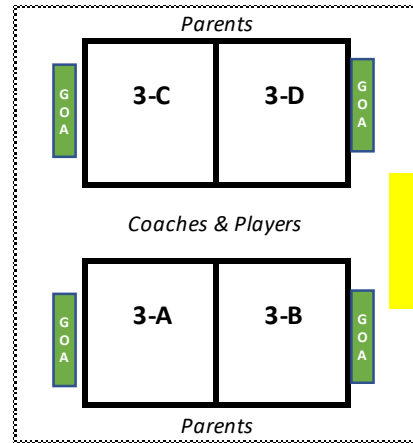

SOCCERPLEX FIELD LAYOUT - PRACTICE

7930 CD Smith Road, Germantown, TN 38138

SOCCERPLEX 2
6v6 (REC),
7v7 (Competitive)

GOAL - 11v11

GOAL - 8v8

GOAL - 6v6

FARM
PARK

← Path to Cloyes

SOCCERPLEX 1
11v11

W
A
L
K
W
A
Y

SOCCERPLEX 4
PRACTICE FIELD
7v7/ 8v8/ 11v11

SOCCERPLEX 3 7v7
(U14 REC),
8v8 (REC),
9v9 (Competitive)

Community Board

Do NOT
Block Gate

Parking Lot

Do NOT
BLOCK GATE