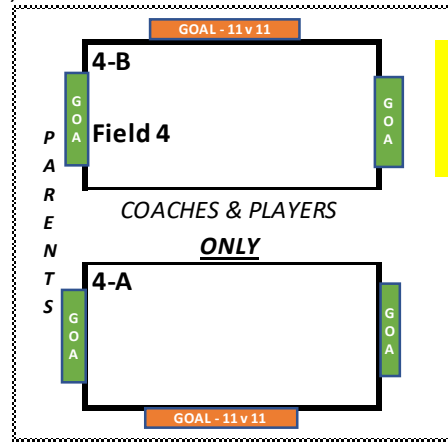

SOCCERPLEX FIELD LAYOUT FOR GAMES

7930 CD Smith Road, Germantown, TN 38138

SOCCERPLEX 2
9v9 (8v8 REC & 7v7 REC)

GOAL - 11v11

GOAL - 8v8

GOAL - 6v6

SOCCERPLEX PRACTICE FIELD
7v7/ 8v8/ 11v11

← Path to Cloyes

SOCCERPLEX 1
7v7 (6v6 REC)

SOCCERPLEX 11v11 HappyFeet

W
A
L
K
W
A
Y

Community Board

Parking Lot

Restrooms

Concession Stand

← GHS Baseball Field

CD SMITH ROAD

.....to Hacks Cross Road

Germantown Middle School

GMS Parking Lot

CLOYES FIELD LAYOUT FOR GAMES

2700 Cross Country, Germantown, TN 38138