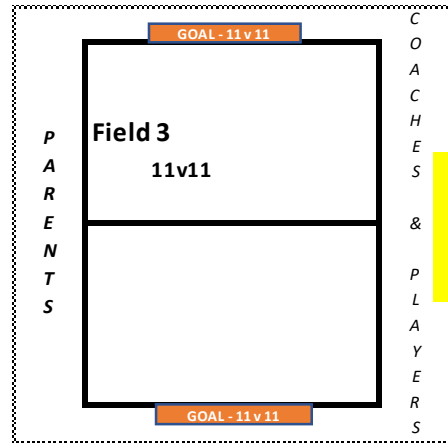

SOCCERPLEX FIELD LAYOUT FOR GAMES

7930 CD Smith Road, Germantown, TN 38138

SOCCERPLEX 2
9v9 (8v8 REC & 7v7 REC)

GOAL - 11v11

GOAL - 8v8

GOAL - 6v6

SOCCERPLEX PRACTICE FIELD
7v7/ 8v8/ 11v11

← Path to Cloyes

SOCCERPLEX 1
7v7 (6v6 REC)

SOCCERPLEX 11v11 HappyFeet

W
A
L
K
W
A
Y

Community Board

Parking Lot

Restrooms

Concession Stand

← GHS Baseball Field

CD SMITH ROAD

.....to Hacks Cross Road

Germantown Middle School

GMS Parking Lot

CLOYES FIELD LAYOUT FOR GAMES

2700 Cross Country, Germantown, TN 38138