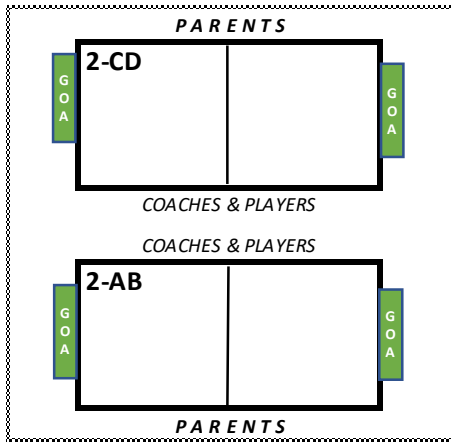

SOCCERPLEX FIELD LAYOUT FOR GAMES

7930 CD Smith Road, Germantown, TN 38138

SOCCERPLEX 2
9v9 (8v8 REC & 7v7 REC)

GOAL - 11v11

GOAL - 8v8

GOAL - 6v6

SOCCERPLEX PRACTICE FIELD
7v7/ 8v8/ 11v11

← Path to Cloyes

SOCCERPLEX 1
7v7 (6v6 REC)

SOCCERPLEX 11v11 HappyFeet

W
A
L
K
W
A
Y

Community Board

Parking Lot

Restrooms

Concession Stand

← GHS Baseball Field

CD SMITH ROAD

.....to Hacks Cross Road

Germantown Middle School

GMS Parking Lot

CLOYES FIELD LAYOUT FOR GAMES

2700 Cross Country, Germantown, TN 38138