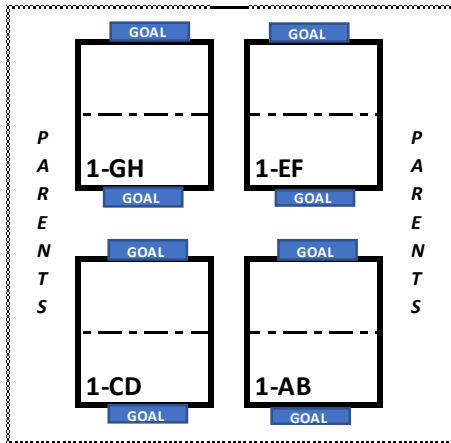

SOCCERPLEX FIELD LAYOUT FOR GAMES

7930 CD Smith Road, Germantown, TN 38138

SOCCERPLEX 2
9v9 (8v8 REC & 7v7 REC)

GOAL - 11v11

GOAL - 8v8

GOAL - 6v6

SOCCERPLEX PRACTICE FIELD
7v7/ 8v8/ 11v11

← Path to Cloyes

SOCCERPLEX 1
7v7 (6v6 REC)

SOCCERPLEX 11v11 HappyFeet

W
A
L
K
W
A
Y

Community Board

Parking Lot

Restrooms

Concession Stand

← GHS Baseball Field

CD SMITH ROAD

.....to Hacks Cross Road

Germantown Middle School

GMS Parking Lot

CLOYES FIELD LAYOUT FOR GAMES

2700 Cross Country, Germantown, TN 38138