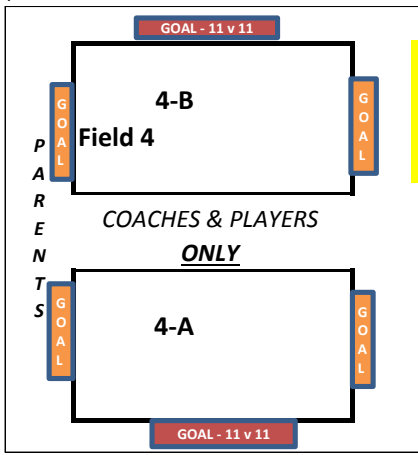

SOCCERPLEX FIELD LAYOUT FOR GAMES

GAME Layout- 2017 SPRING

7930 CD Smith Road, Germantown, TN 38138

SOCCERPLEX 2
6v6 REC/ 7v7

- GOAL - 11 v 11
- GOAL - 8 v 8
- GOAL - 6 v 6

SOCCERPLEX 4
PRACTICE FIELD
8v8 REC/ 9v9/
11v11

SOCCERPLEX 3
11v11
HappyFeet

SOCCERPLEX 3
8v8 REC/ 9v9

← Path to Cloyes

← GHS Baseball Field

CD SMITH ROAD

.....to Hacks Cross Road →

Germantown Middle School

GMS Parking Lot

Parking Lot

RESTROOMS Concession Stand

Community Board

CLOYES FIELD LAYOUT FOR GAMES

2700 Cross Country, Germantown, TN 38138