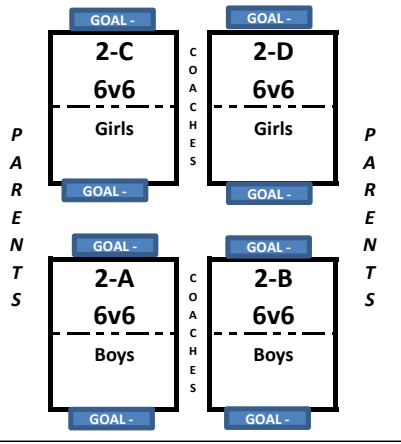

SOCCERPLEX FIELD LAYOUT FOR GAMES

GAME Layout- 2017 SPRING

7930 CD Smith Road, Germantown, TN 38138

SOCCERPLEX 2
6v6 REC/ 7v7

- GOAL - 11 v 11
- GOAL - 8 v 8
- GOAL - 6 v 6

SOCCERPLEX 4
PRACTICE FIELD
8v8 REC/ 9v9/
11v11

SOCCERPLEX 3
11v11
HappyFeet

SOCCERPLEX 3
8v8 REC/ 9v9

← Path to Cloyes

← GHS Baseball Field

CD SMITH ROAD

.....to Hacks Cross Road →

Germantown Middle School

GMS Parking Lot

Parking Lot

RESTROOMS Concession Stand

Community Board

CLOYES FIELD LAYOUT FOR GAMES

2700 Cross Country, Germantown, TN 38138