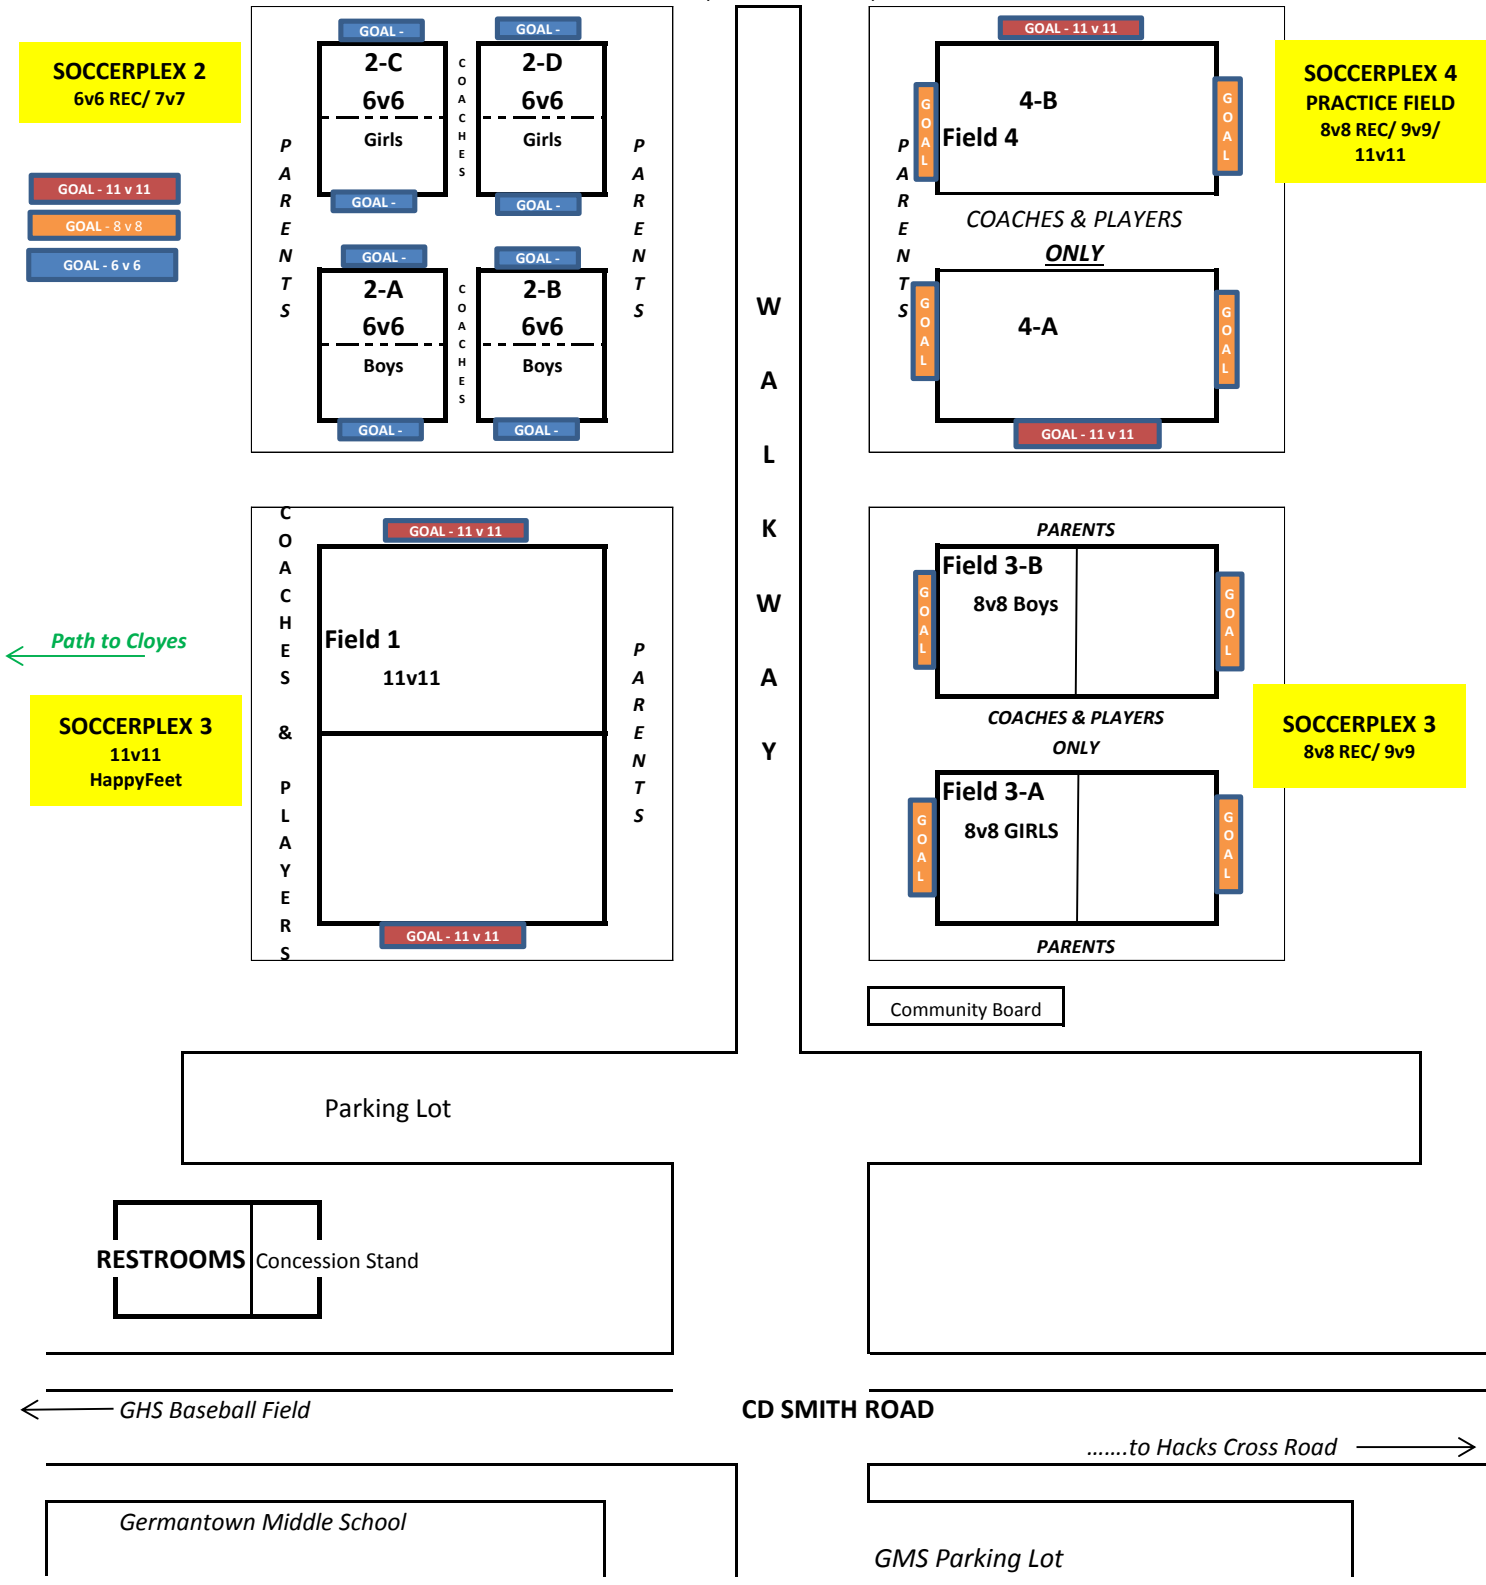

SOCCERPLEX FIELD LAYOUT FOR GAMES

GAME Layout- 2017 SPRING

7930 CD Smith Road, Germantown, TN 38138

SOCCERPLEX 2
6v6 REC/ 7v7

- GOAL - 11 v 11
- GOAL - 8 v 8
- GOAL - 6 v 6

SOCCERPLEX 4
PRACTICE FIELD
8v8 REC/ 9v9/
11v11

SOCCERPLEX 3
11v11
HappyFeet

SOCCERPLEX 3
8v8 REC/ 9v9

← Path to Cloyes

← GHS Baseball Field

CD SMITH ROAD

.....to Hacks Cross Road →

Germantown Middle School

GMS Parking Lot

Parking Lot

RESTROOMS Concession Stand

Community Board

CLOYES FIELD LAYOUT FOR GAMES

2700 Cross Country, Germantown, TN 38138