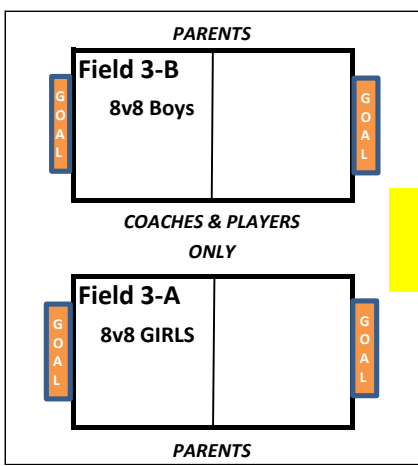

SOCCERPLEX FIELD LAYOUT FOR GAMES

GAME Layout- 2017 SPRING

7930 CD Smith Road, Germantown, TN 38138

SOCCERPLEX 2
6v6 REC/ 7v7

- GOAL - 11 v 11
- GOAL - 8 v 8
- GOAL - 6 v 6

SOCCERPLEX 4
PRACTICE FIELD
8v8 REC/ 9v9/
11v11

SOCCERPLEX 3
11v11
HappyFeet

SOCCERPLEX 3
8v8 REC/ 9v9

← Path to Cloyes

← GHS Baseball Field

CD SMITH ROAD

.....to Hacks Cross Road →

Germantown Middle School

GMS Parking Lot

Parking Lot

RESTROOMS Concession Stand

Community Board

CLOYES FIELD LAYOUT FOR GAMES

2700 Cross Country, Germantown, TN 38138