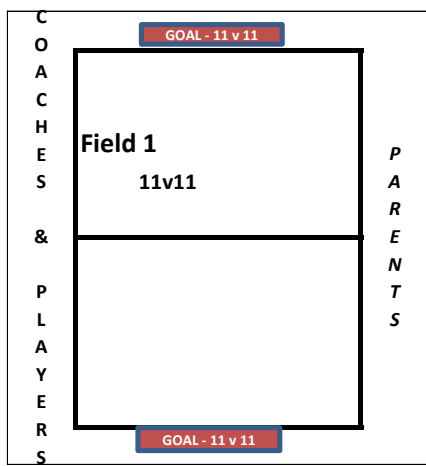

SOCCERPLEX FIELD LAYOUT FOR GAMES

GAME Layout- 2017 SPRING

7930 CD Smith Road, Germantown, TN 38138

SOCCERPLEX 2
6v6 REC/ 7v7

- GOAL - 11 v 11
- GOAL - 8 v 8
- GOAL - 6 v 6

SOCCERPLEX 4
PRACTICE FIELD
8v8 REC/ 9v9/
11v11

SOCCERPLEX 3
11v11
HappyFeet

SOCCERPLEX 3
8v8 REC/ 9v9

← Path to Cloyes

← GHS Baseball Field

CD SMITH ROAD

.....to Hacks Cross Road →

Germantown Middle School

GMS Parking Lot

Parking Lot

RESTROOMS Concession Stand

Community Board